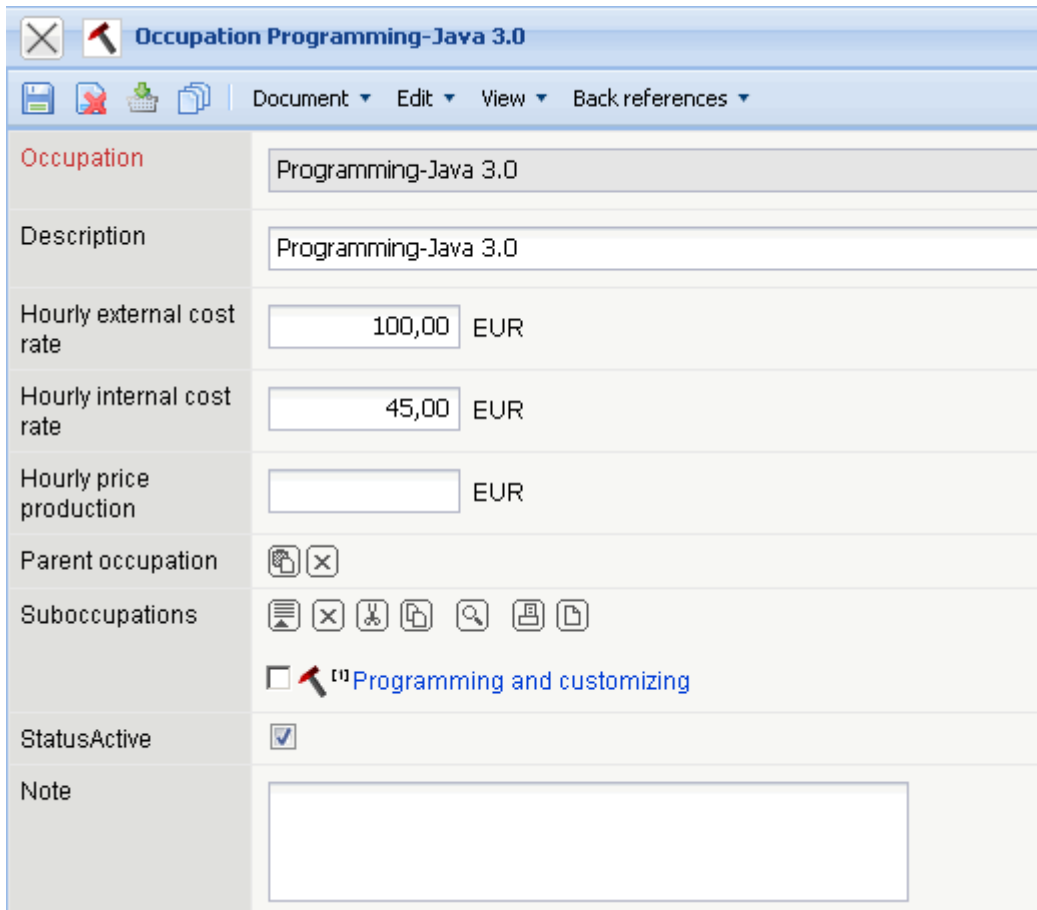

Using “ Close all screens” all opened screens ...

... excluding the work area (Intro) are closed. Alternatively, using the “Home”-Functionality in the top menu bar ...

... or the button , Intro can be opened at any time, without closing all windows.