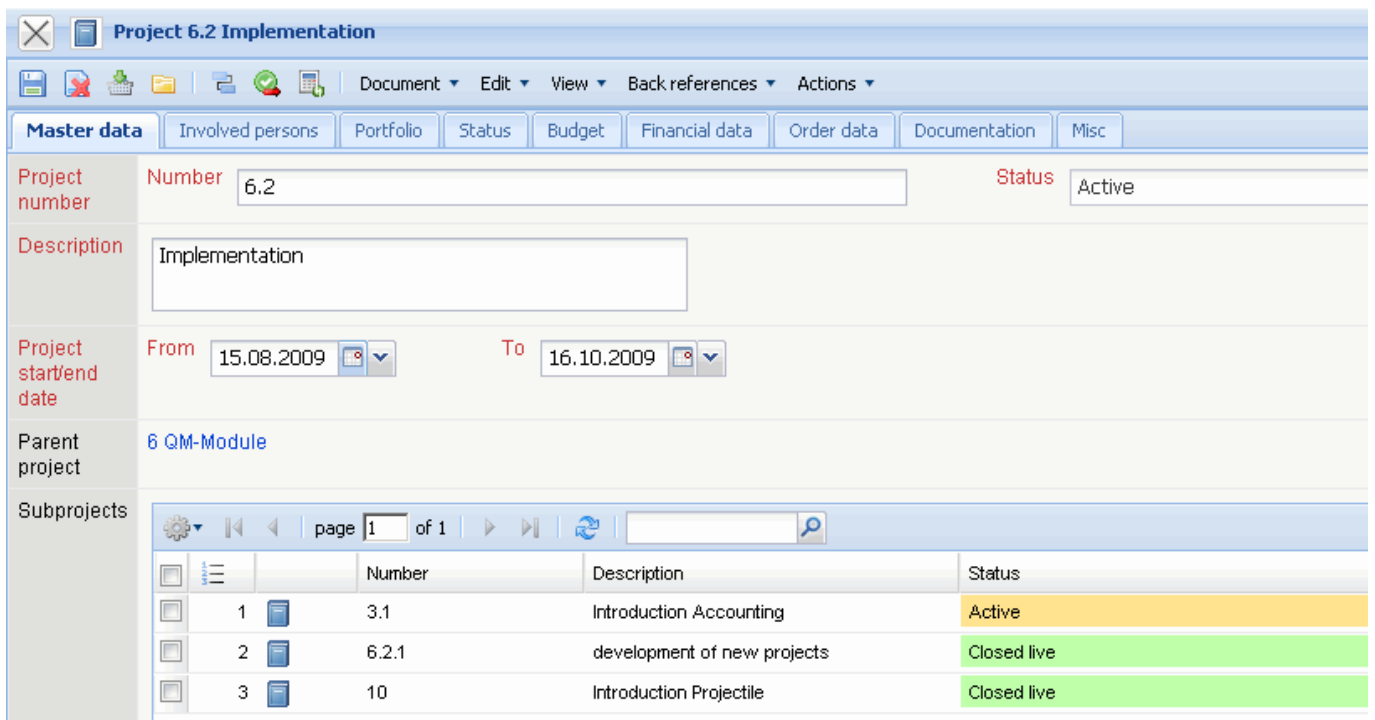

[previous](#) [Home](#) [next](#)

3.02.2 Window Manager

A list of all open screens are in the lower part of the work area - the window manager. The listed screens can be opened directly or through this list. In the example, work area (Intro), are listed in the window manager.

One item in the list consists of the close button  for all opened screens and the items for opened screens with a link to the form. Changing to a form in the list, an item link is used ...

... and the appropriate document (here the project MSP) is opened in the left part of the application.