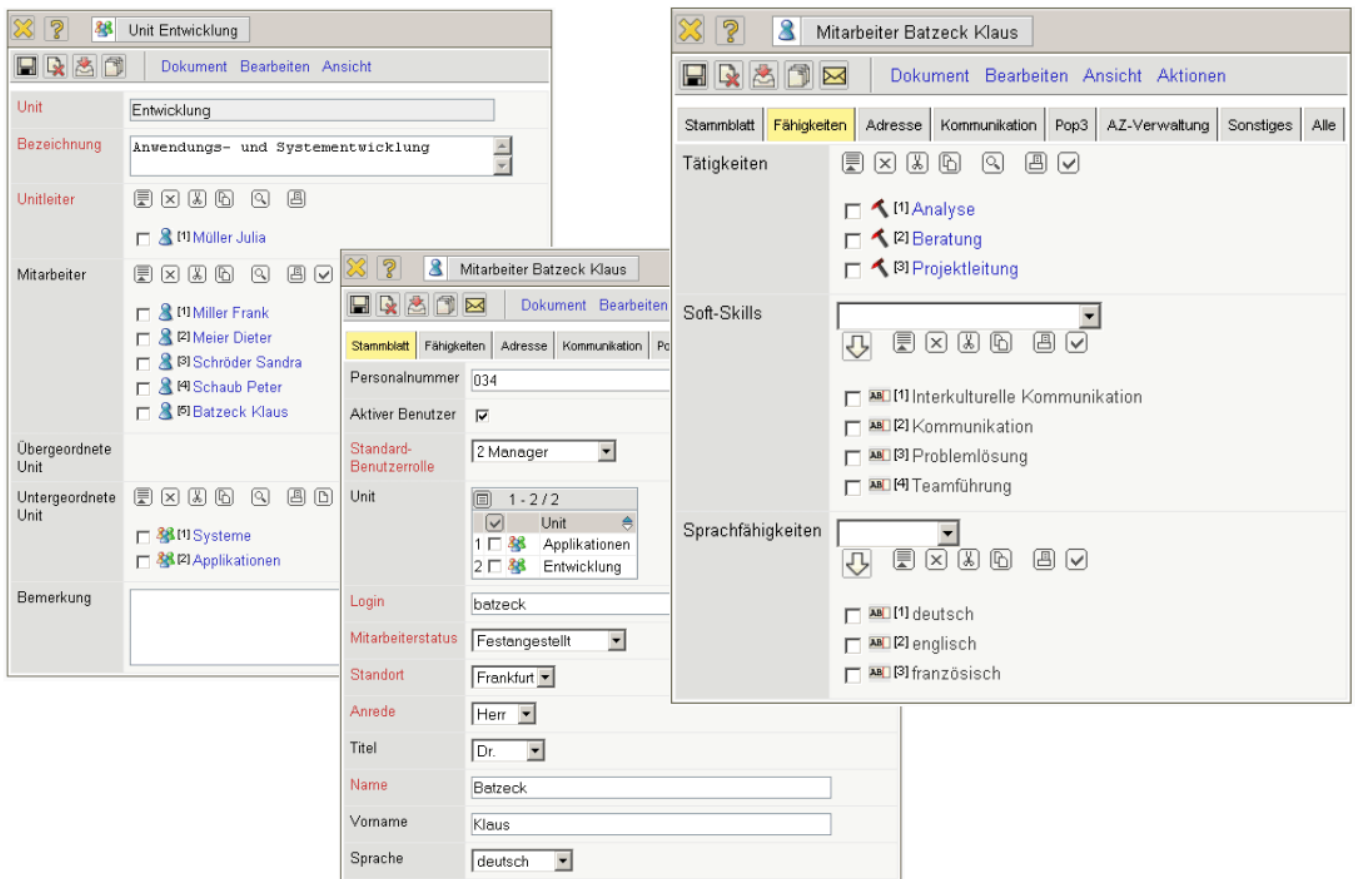

In the case of contact data, there is the possibility to allocate freely definable categories for the individual contacts (customers, suppliers, interested parties, internal departments) and define a desired number of contacts. The complete history of the contact to the person can be recorded (telephone calls, correspondence in writing, follow-ups...).

The personnel management supports the administration of all employees and contractual data, skill management and the reproduction of hierarchical organisation structures.

Illustration 5: Master data (personnel)

Through the definition of actions, the appropriate internal and external cost rates for the project-orientated processes can be stored. Through this, there is also the possibility of invoicing the individual projects according to tasks. The “standard price table” illustrates the definition of these actions. In addition to that, deviating price tables can also be defined for the individual projects or customers.