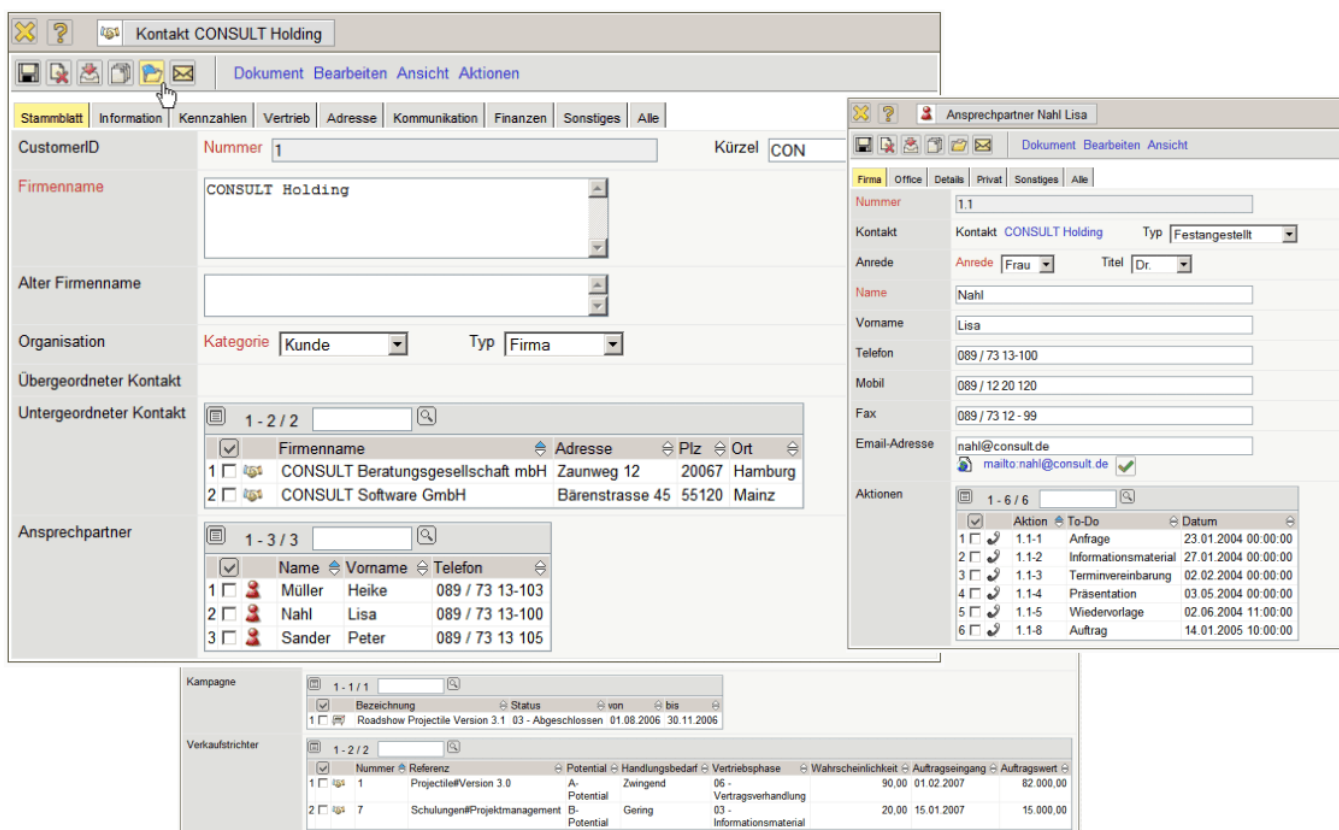

[previous](#) [Home](#) [next](#)

3.1 Basis and master data

In the master data module, all general configurations and the master data of the system are administered. Projectile is freely configurable and parameterisable, you can make the general basic settings yourself according to your company-specific requirements (definition of your cost centres, mileage allowance, currencies, etc.). Changes and alterations can be carried out by your administrator; that saves time and money. Within the module, the contact and employee master data are administered.

The CRM module facilitates the maintenance of your contact data, the definition of campaigns and sales-tuning as well as the management of appointments and actions.

Illustration 4: Master data (CRM module)

The personnel management supports the administration of all employees and contractual data, skill management and the reproduction of hierarchical organisation structures.

Illustration 5: Master data (personnel)

Through the definition of actions, the appropriate internal and external cost rates for the project-orientated processes can be stored. Through this, there is also the possibility of invoicing the individual projects according to tasks. The “standard price table” illustrates the definition of these actions. In addition to that, deviating price tables can also be defined for the individual projects or customers.